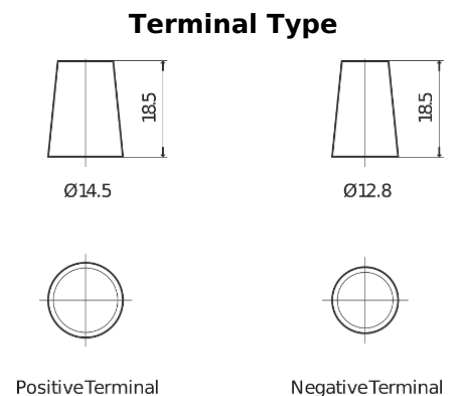

**Product overview**

Batteries for Cars

**Power DB356**

Part number	DB356
Technology	Flooded
EAN/GTIN	3661024024334
Voltage	12 V
Capacity	35 Ah
CCA	240 A
Length	187 mm
Width	127 mm
Height	220 mm
Box size	B19
Polarity	ETN 0
Terminal Type	JIS taper post
Hold Down	B0
Weights (subject of variation)	8.90 kg