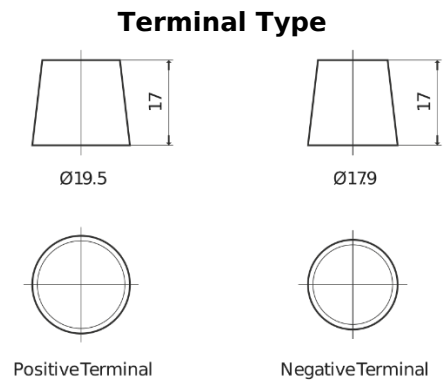

**Product overview**

Batteries for Marine and Leisure

**Equipment ET550**

Part number	ET550
Technology	Flooded
EAN/GTIN	3661024036344
Voltage	12 V
Capacity	80 Ah
Watt hour	550 Wh
Length	278 mm
Width	175 mm
Height	190 mm
Box size	L03
Polarity	ETN 0
Terminal Type	EN taper post
Hold Down	B13
Weights (subject of variation)	20.70 kg