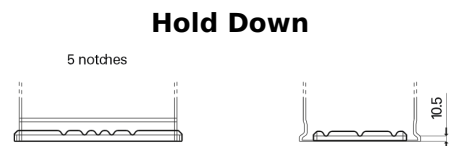

**Product overview**

Batteries for Marine and Leisure

**Equipment ET550**

Part number	ET550
Technology	Flooded
EAN/GTIN	3661024036344
Voltage	12 V
Capacity	80 Ah
Watt hour	550 Wh
Length	278 mm
Width	175 mm
Height	190 mm
Box size	L03
Polarity	ETN 0
Terminal Type	EN taper post
Hold Down	B13
Weights (subject of variation)	20.70 kg