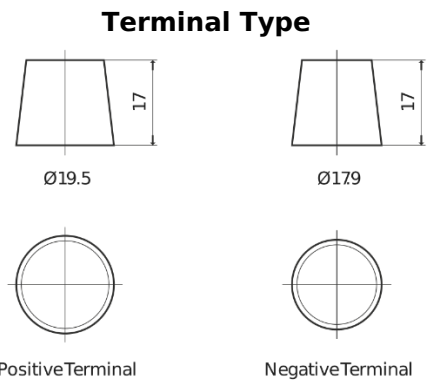

Product overview

Batteries for Marine and Leisure

Equipment GEL ES650

Part number	ES650
Technology	GEL
EAN/GTIN	3661024035842
Voltage	12 V
Capacity	56 Ah
Watt hour	650 Wh
Length	278 mm
Width	175 mm
Height	190 mm
Box size	L03
Polarity	ETN 0
Terminal Type	EN taper post
Hold Down	B13
Weights (subject of variation)	20.80 kg