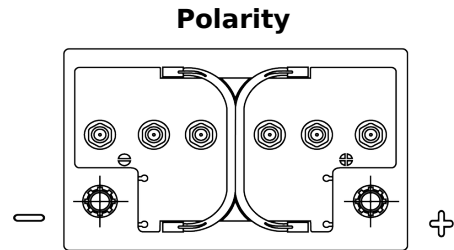

Product overview

Batteries for Marine and Leisure

Equipment GEL ES650

Part number	ES650
Technology	GEL
EAN/GTIN	3661024035842
Voltage	12 V
Capacity	56 Ah
Watt hour	650 Wh
Length	278 mm
Width	175 mm
Height	190 mm
Box size	L03
Polarity	ETN 0
Terminal Type	EN taper post
Hold Down	B13
Weights (subject of variation)	20.80 kg