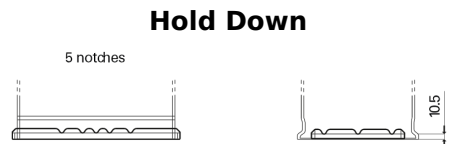

Product overview

Batteries for Marine and Leisure

Equipment GEL ES650

Part number	ES650
Technology	GEL
EAN/GTIN	3661024035842
Voltage	12 V
Capacity	56 Ah
Watt hour	650 Wh
Length	278 mm
Width	175 mm
Height	190 mm
Box size	L03
Polarity	ETN 0
Terminal Type	EN taper post
Hold Down	B13
Weights (subject of variation)	20.80 kg