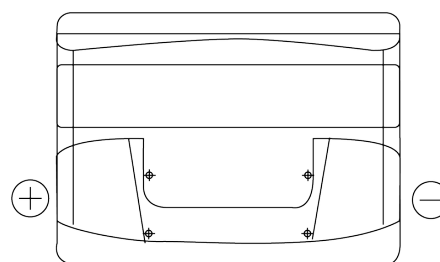

Product overview

Batteries for Cars

Technica TB621

Part number	TB621
Technology	Flooded
EAN/GTIN	3661024054546
Voltage	12 V
Capacity	62 Ah
CCA	540 A
Length	242 mm
Width	175 mm
Height	190 mm
Box size	L02
Polarity	ETN 1
Terminal Type	EN taper post
Hold Down	B13
Weights (subject of variation)	14.20 kg

Polarity

Terminal Type

Positive Terminal

Negative Terminal

Hold Down

Design, features and specifications are subject to change without notice. We disclaim any representation or warranty, express or implied, concerning the data or recommendations, and in no event shall be liable for any loss or damage claimed to have arisen as a result. Some products may not be available in your local market.