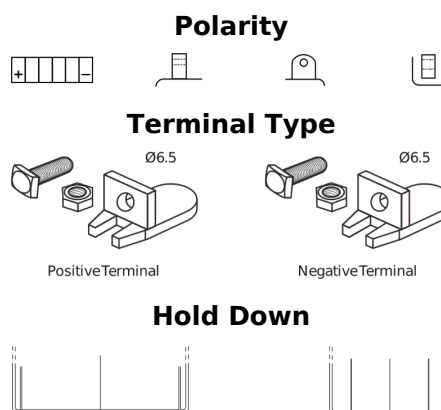

Product overview

Batteries for Motorcycles, ATVs, Snowmobiles, Garden

GEL GEL12-30

Part number	GEL12-30
Technology	GEL
EAN/GTIN	3661024034081
Voltage	12 V
Capacity	30.0 Ah
CCA	180 A
Length	197 mm
Width	132 mm
Height	186 mm
Box size	U01
Polarity	ETN 1
Terminal Type	EN full Ford lug
Hold Down	B0
Weights (subject of variation)	11.10 kg