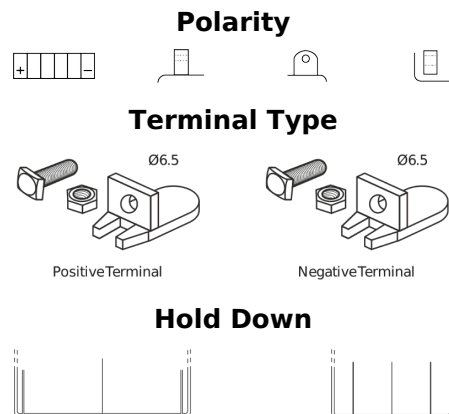

Product overview

Batteries for Motorcycles, ATVs, Snowmobiles, Garden

GEL GEL12-30

Part number	GEL12-30
Technology	GEL
EAN/GTIN	3661024034081
Voltage	12 V
Capacity	30.0 Ah
CCA	180 A
Length	197 mm
Width	132 mm
Height	186 mm
Box size	U01
Polarity	ETN 1
Terminal Type	EN full Ford lug
Hold Down	B0
Weights (subject of variation)	11.10 kg