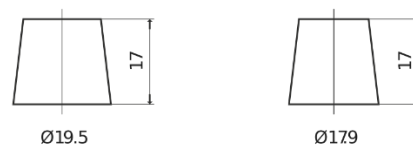

Terminal Type