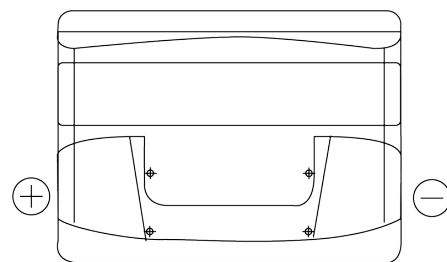

Product overview

Batteries for Cars

Formula FB621

| | |
|--------------------------------|---------------|
| Part number | FB621 |
| Technology | Flooded |
| EAN/GTIN | 3661024044547 |
| Voltage | 12 V |
| Capacity | 62 Ah |
| CCA | 540 A |
| Length | 242 mm |
| Width | 175 mm |
| Height | 190 mm |
| Box size | L02 |
| Polarity | ETN 1 |
| Terminal Type | EN taper post |
| Hold Down | B13 |
| Weights (subject of variation) | 14.20 kg |

Polarity

Terminal Type

Positive Terminal

Negative Terminal

Hold Down

Design, features and specifications are subject to change without notice. We disclaim any representation or warranty, express or implied, concerning the data or recommendations, and in no event shall be liable for any loss or damage claimed to have arisen as a result. Some products may not be available in your local market.