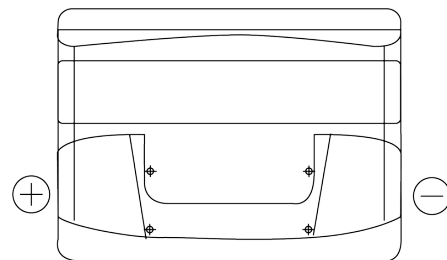

Product overview

Batteries for Cars

Excell EB621

Part number	EB621
Technology	Flooded
EAN/GTIN	3661024034548
Voltage	12 V
Capacity	62 Ah
CCA	540 A
Length	242 mm
Width	175 mm
Height	190 mm
Box size	L02
Polarity	ETN 1
Terminal Type	EN taper post
Hold Down	B13
Weights (subject of variation)	14.20 kg

Polarity

Terminal Type

Positive Terminal

Negative Terminal

Hold Down

Design, features and specifications are subject to change without notice. We disclaim any representation or warranty, express or implied, concerning the data or recommendations, and in no event shall be liable for any loss or damage claimed to have arisen as a result. Some products may not be available in your local market.