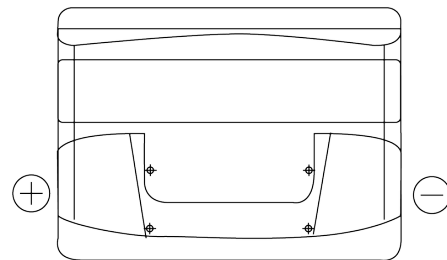

**Product overview**

Batteries for Cars

**Excell EB621**

Part number	EB621
Technology	Flooded
EAN/GTIN	3661024034548
Voltage	12 V
Capacity	62 Ah
CCA	540 A
Length	242 mm
Width	175 mm
Height	190 mm
Box size	L02
Polarity	ETN 1
Terminal Type	EN taper post
Hold Down	B13
Weights (subject of variation)	14.20 kg

**Polarity**

**Terminal Type**

**Hold Down**

Design, features and specifications are subject to change without notice. We disclaim any representation or warranty, express or implied, concerning the data or recommendations, and in no event shall be liable for any loss or damage claimed to have arisen as a result. Some products may not be available in your local market.