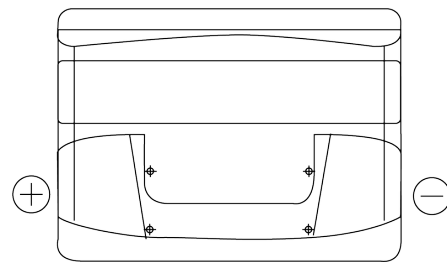

Product overview

Batteries for Cars

Power DB621

Part number	DB621
Technology	Flooded
EAN/GTIN	3661024024549
Voltage	12 V
Capacity	62 Ah
CCA	540 A
Length	242 mm
Width	175 mm
Height	190 mm
Box size	L02
Polarity	ETN 1
Terminal Type	EN taper post
Hold Down	B13
Weights (subject of variation)	14.20 kg

Polarity

Terminal Type

Ø19.5

Ø17.9

Positive Terminal

Negative Terminal

Hold Down

5 notches