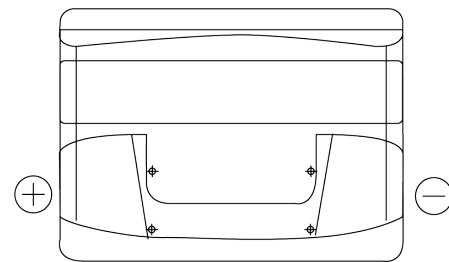

Product overview

Batteries for Cars

Power DB621

Part number	DB621
Technology	Flooded
EAN/GTIN	3661024024549
Voltage	12 V
Capacity	62 Ah
CCA	540 A
Length	242 mm
Width	175 mm
Height	190 mm
Box size	L02
Polarity	ETN 1
Terminal Type	EN taper post
Hold Down	B13
Weights (subject of variation)	14.20 kg

Polarity

Terminal Type

Ø19.5

Ø179

Positive Terminal

Negative Terminal

Hold Down

5 notches