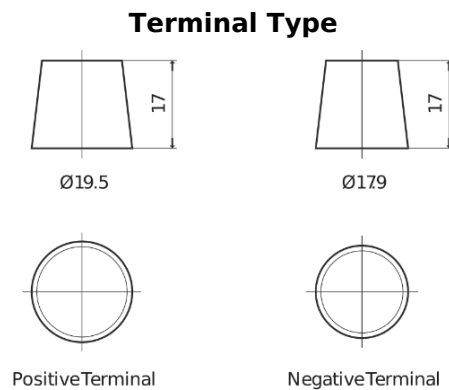

Batteries for Trucks, Buses, Construction, Agriculture

EndurancePRO EFB FX1803

Part number	FX1803
Technology	EFB
EAN/GTIN	3661024046473
Voltage	12 V
Capacity	180.0 Ah
CCA	1000 A
Length	513 mm
Width	223 mm
Height	223 mm
Box size	D05
Polarity	ETN 3
Terminal Type	EN taper post
Hold Down	B0
Weights (subject of variation)	46.10 kg