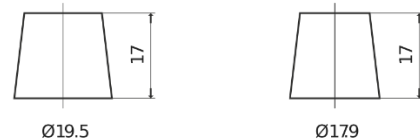

Product overview

Batteries for Cars

Technica TB620

Part number	TB620
Technology	Flooded
EAN/GTIN	3661024054539
Voltage	12 V
Capacity	62 Ah
CCA	540 A
Length	242 mm
Width	175 mm
Height	190 mm
Box size	L02
Polarity	ETN 0
Terminal Type	EN taper post
Hold Down	B13
Weights (subject of variation)	14.20 kg

Polarity

Terminal Type

Positive Terminal

Negative Terminal

Hold Down

Design, features and specifications are subject to change without notice. We disclaim any representation or warranty, express or implied, concerning the data or recommendations, and in no event shall be liable for any loss or damage claimed to have arisen as a result. Some products may not be available in your local market.