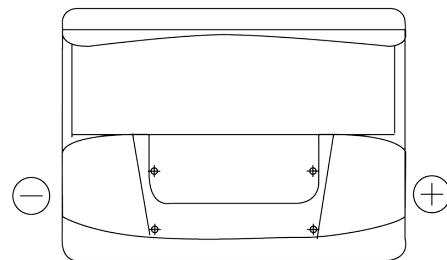

Product overview

Batteries for Cars

Technica TB620

Part number	TB620
Technology	Flooded
EAN/GTIN	3661024054539
Voltage	12 V
Capacity	62 Ah
CCA	540 A
Length	242 mm
Width	175 mm
Height	190 mm
Box size	L02
Polarity	ETN 0
Terminal Type	EN taper post
Hold Down	B13
Weights (subject of variation)	14.20 kg

Polarity

Terminal Type

Positive Terminal

Negative Terminal

Hold Down

Design, features and specifications are subject to change without notice. We disclaim any representation or warranty, express or implied, concerning the data or recommendations, and in no event shall be liable for any loss or damage claimed to have arisen as a result. Some products may not be available in your local market.