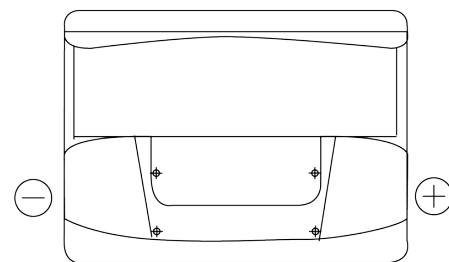

Product overview

Batteries for Cars

Technica TB620

Part number	TB620
Technology	Flooded
EAN/GTIN	3661024054539
Voltage	12 V
Capacity	62 Ah
CCA	540 A
Length	242 mm
Width	175 mm
Height	190 mm
Box size	L02
Polarity	ETN 0
Terminal Type	EN taper post
Hold Down	B13
Weights (subject of variation)	14.20 kg

Polarity

Terminal Type

Positive Terminal

Negative Terminal

Hold Down

Design, features and specifications are subject to change without notice. We disclaim any representation or warranty, express or implied, concerning the data or recommendations, and in no event shall be liable for any loss or damage claimed to have arisen as a result. Some products may not be available in your local market.