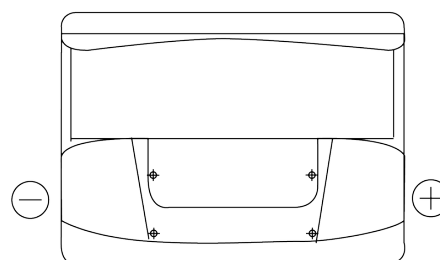

Product overview

Batteries for Cars

Formula FB620

Part number	FB620
Technology	Flooded
EAN/GTIN	3661024044530
Voltage	12 V
Capacity	62 Ah
CCA	540 A
Length	242 mm
Width	175 mm
Height	190 mm
Box size	L02
Polarity	ETN 0
Terminal Type	EN taper post
Hold Down	B13
Weights (subject of variation)	14.20 kg

Polarity

Terminal Type

Positive Terminal

Negative Terminal

Hold Down

Design, features and specifications are subject to change without notice. We disclaim any representation or warranty, express or implied, concerning the data or recommendations, and in no event shall be liable for any loss or damage claimed to have arisen as a result. Some products may not be available in your local market.