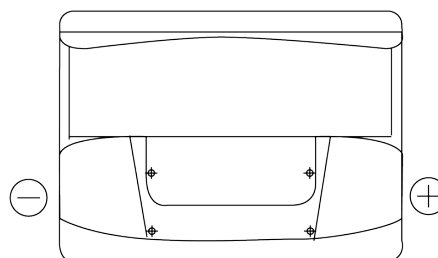

Product overview

Batteries for Cars

Standard TC550

Part number	TC550
Technology	Flooded
EAN/GTIN	3661024054805
Voltage	12 V
Capacity	55 Ah
CCA	460 A
Length	242 mm
Width	175 mm
Height	190 mm
Box size	L02
Polarity	ETN 0
Terminal Type	EN taper post
Hold Down	B13
Weights (subject of variation)	13.50 kg

Polarity

Terminal Type

Positive Terminal

Negative Terminal

Hold Down

Design, features and specifications are subject to change without notice. We disclaim any representation or warranty, express or implied, concerning the data or recommendations, and in no event shall be liable for any loss or damage claimed to have arisen as a result. Some products may not be available in your local market.