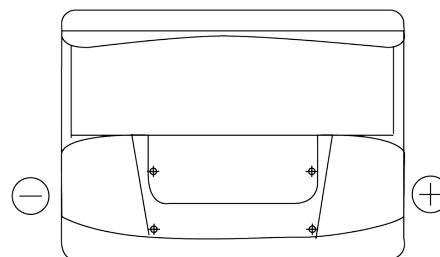

**Product overview**

Batteries for Cars

**Standard FC550**

Part number	FC550
Technology	Flooded
EAN/GTIN	3661024044806
Voltage	12 V
Capacity	55 Ah
CCA	460 A
Length	242 mm
Width	175 mm
Height	190 mm
Box size	L02
Polarity	ETN 0
Terminal Type	EN taper post
Hold Down	B13
Weights (subject of variation)	13.50 kg

**Polarity**

**Terminal Type**

Positive Terminal

Negative Terminal

**Hold Down**

Design, features and specifications are subject to change without notice. We disclaim any representation or warranty, express or implied, concerning the data or recommendations, and in no event shall be liable for any loss or damage claimed to have arisen as a result. Some products may not be available in your local market.