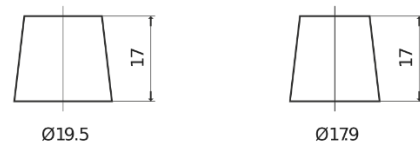

Batteries for Cars

Formula FB500

Part number	FB500
Technology	Flooded
EAN/GTIN	3661024044516
Voltage	12 V
Capacity	50 Ah
CCA	450 A
Length	207 mm
Width	175 mm
Height	190 mm
Box size	L01
Polarity	ETN 0
Terminal Type	EN taper post
Hold Down	B13
Weights (subject of variation)	12.10 kg

Polarity

Terminal Type

Positive Terminal

Negative Terminal

Hold Down

Design, features and specifications are subject to change without notice. We disclaim any representation or warranty, express or implied, concerning the data or recommendations, and in no event shall be liable for any loss or damage claimed to have arisen as a result. Some products may not be available in your local market.