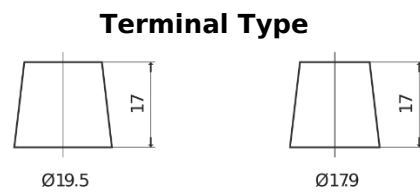

Product overview

Batteries for Trucks, Buses, Construction, Agriculture

StartPRO FG2253

Part number	FG2253
Technology	Flooded
EAN/GTIN	3661024047241
Voltage	12 V
Capacity	225.0 Ah
CCA	1200 A
Length	518 mm
Width	274 mm
Height	240 mm
Box size	D06
Polarity	ETN 3
Terminal Type	EN taper post
Hold Down	B0
Weights (subject of variation)	54.90 kg