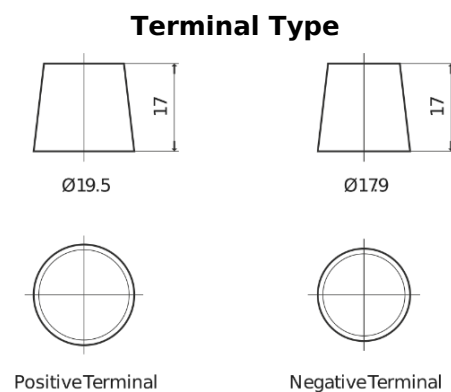

Product overview

Batteries for Trucks, Buses, Construction, Agriculture

StartPRO FG2253

Part number	FG2253
Technology	Flooded
EAN/GTIN	3661024047241
Voltage	12 V
Capacity	225.0 Ah
CCA	1200 A
Length	518 mm
Width	274 mm
Height	240 mm
Box size	D06
Polarity	ETN 3
Terminal Type	EN taper post
Hold Down	B0
Weights (subject of variation)	54.90 kg