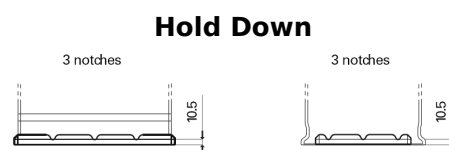

Product overview

Batteries for Trucks, Buses, Construction, Agriculture

StartPRO FG1806

Part number	FG1806
Technology	Flooded
EAN/GTIN	3661024045506
Voltage	12 V
Capacity	180.0 Ah
CCA	1000 A
Length	510 mm
Width	218 mm
Height	225 mm
Box size	D09
Polarity	ETN 4
Terminal Type	EN taper post
Hold Down	B3
Weights (subject of variation)	43.00 kg