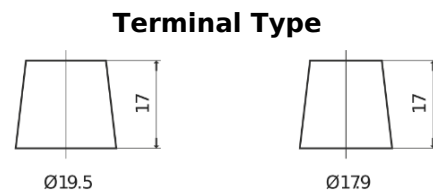

**Product overview**

Batteries for Trucks, Buses, Construction, Agriculture

**StartPRO FG1803**

Part number	FG1803
Technology	Flooded
EAN/GTIN	3661024045445
Voltage	12 V
Capacity	180.0 Ah
CCA	1000 A
Length	513 mm
Width	223 mm
Height	223 mm
Box size	D05
Polarity	ETN 3
Terminal Type	EN taper post
Hold Down	B0
Weights (subject of variation)	42.80 kg