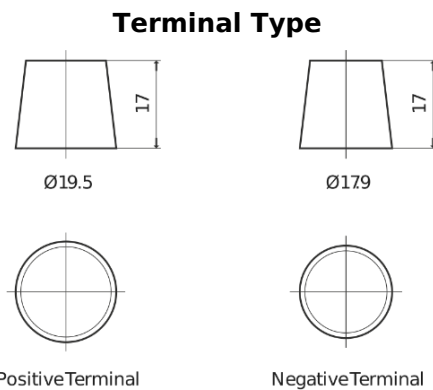

**Product overview**

Batteries for Trucks, Buses, Construction, Agriculture

**StartPRO FG1803**

Part number	FG1803
Technology	Flooded
EAN/GTIN	3661024045445
Voltage	12 V
Capacity	180.0 Ah
CCA	1000 A
Length	513 mm
Width	223 mm
Height	223 mm
Box size	D05
Polarity	ETN 3
Terminal Type	EN taper post
Hold Down	B0
Weights (subject of variation)	42.80 kg