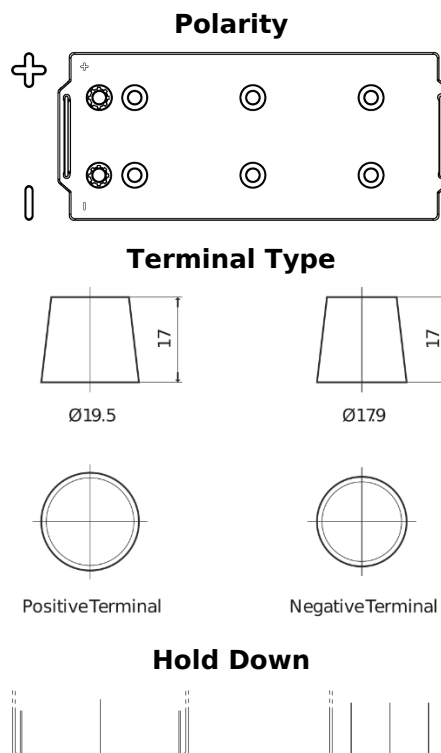

Product overview

Batteries for Trucks, Buses, Construction, Agriculture

StartPRO FG1803

Part number	FG1803
Technology	Flooded
EAN/GTIN	3661024045445
Voltage	12 V
Capacity	180.0 Ah
CCA	1000 A
Length	513 mm
Width	223 mm
Height	223 mm
Box size	D05
Polarity	ETN 3
Terminal Type	EN taper post
Hold Down	B0
Weights (subject of variation)	42.80 kg