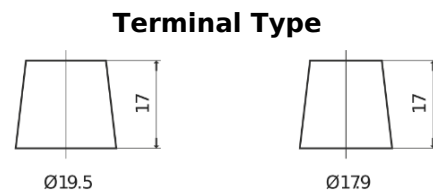

Product overview

Batteries for Trucks, Buses, Construction, Agriculture

StartPRO FG1803

Part number	FG1803
Technology	Flooded
EAN/GTIN	3661024045445
Voltage	12 V
Capacity	180.0 Ah
CCA	1000 A
Length	513 mm
Width	223 mm
Height	223 mm
Box size	D05
Polarity	ETN 3
Terminal Type	EN taper post
Hold Down	B0
Weights (subject of variation)	42.80 kg