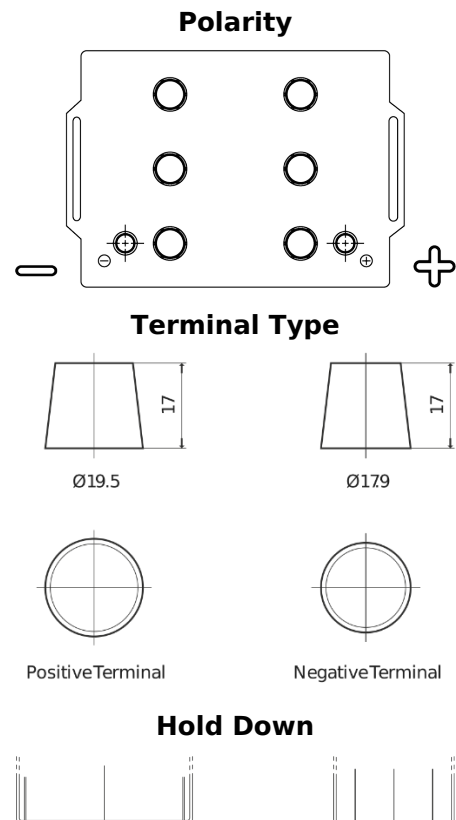

Product overview

Batteries for Trucks, Buses, Construction, Agriculture

StartPRO FG145A

Part number	FG145A
Technology	Flooded
EAN/GTIN	3661024045551
Voltage	12 V
Capacity	145.0 Ah
CCA	1000 A
Length	360 mm
Width	253 mm
Height	240 mm
Box size	F21
Polarity	ETN 6
Terminal Type	EN taper post
Hold Down	B0
Weights (subject of variation)	38.10 kg