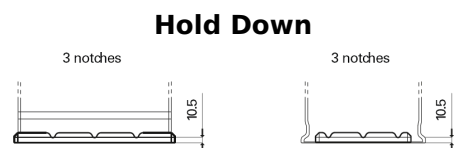

Product overview

Batteries for Trucks, Buses, Construction, Agriculture

StartPRO FG1406

Part number	FG1406
Technology	Flooded
EAN/GTIN	3661024045490
Voltage	12 V
Capacity	140.0 Ah
CCA	800 A
Length	510 mm
Width	175 mm
Height	225 mm
Box size	D08
Polarity	ETN 4
Terminal Type	EN taper post
Hold Down	B3
Weights (subject of variation)	33.50 kg