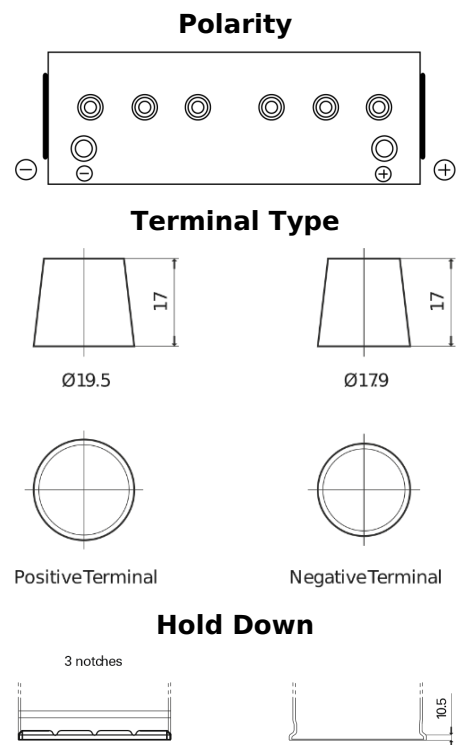

Product overview

Batteries for Trucks, Buses, Construction, Agriculture

StartPRO FG1402

Part number	FG1402
Technology	Flooded
EAN/GTIN	3661024045346
Voltage	12 V
Capacity	140.0 Ah
CCA	900 A
Length	508 mm
Width	175 mm
Height	205 mm
Box size	ATM
Polarity	ETN 0
Terminal Type	EN taper post
Hold Down	B1
Weights (subject of variation)	33.80 kg