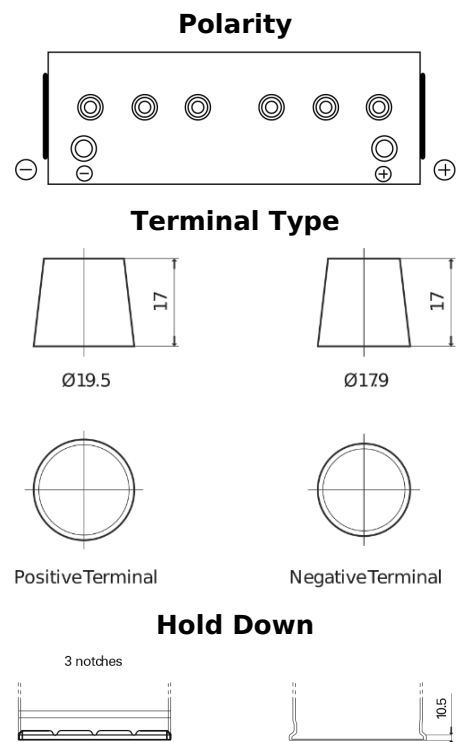

Product overview

Batteries for Trucks, Buses, Construction, Agriculture

StartPRO FG1402

Part number	FG1402
Technology	Flooded
EAN/GTIN	3661024045346
Voltage	12 V
Capacity	140.0 Ah
CCA	900 A
Length	508 mm
Width	175 mm
Height	205 mm
Box size	ATM
Polarity	ETN 0
Terminal Type	EN taper post
Hold Down	B1
Weights (subject of variation)	33.80 kg