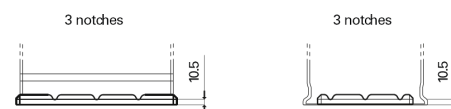

**Product overview**

Batteries for Trucks, Buses, Construction, Agriculture

**StartPRO FG1355**

Part number	FG1355
Technology	Flooded
EAN/GTIN	3661024045520
Voltage	12 V
Capacity	135.0 Ah
CCA	1000 A
Length	514 mm
Width	175 mm
Height	210 mm
Box size	DB8
Polarity	ETN 3
Terminal Type	EN taper post
Hold Down	B3
Weights (subject of variation)	36.00 kg

**Polarity**

**Terminal Type**

**Hold Down**

Design, features and specifications are subject to change without notice. We disclaim any representation or warranty, express or implied, concerning the data or recommendations, and in no event shall be liable for any loss or damage claimed to have arisen as a result. Some products may not be available in your local market.