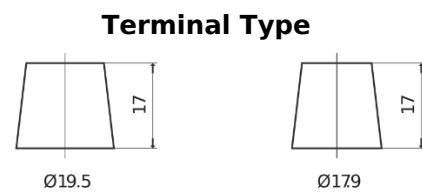

Product overview

Batteries for Trucks, Buses, Construction, Agriculture

StartPRO FG1353

Part number	FG1353
Technology	Flooded
EAN/GTIN	3661024045544
Voltage	12 V
Capacity	135.0 Ah
CCA	1000 A
Length	514 mm
Width	218 mm
Height	210 mm
Box size	DB9
Polarity	ETN 3
Terminal Type	EN taper post
Hold Down	B0
Weights (subject of variation)	39.80 kg