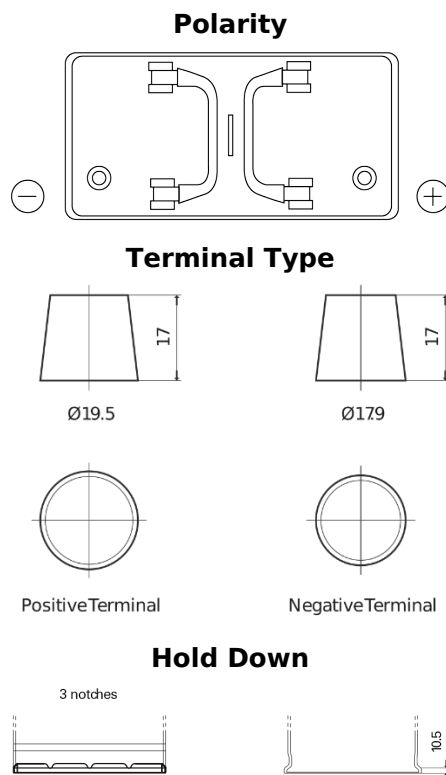

Product overview

Batteries for Trucks, Buses, Construction, Agriculture

StartPRO FG1102

Part number	FG1102
Technology	Flooded
EAN/GTIN	3661024045391
Voltage	12 V
Capacity	110.0 Ah
CCA	750 A
Length	349 mm
Width	175 mm
Height	235 mm
Box size	D02
Polarity	ETN 0
Terminal Type	EN taper post
Hold Down	B1
Weights (subject of variation)	25.40 kg