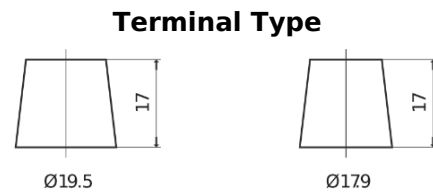

Product overview

Batteries for Trucks, Buses, Construction, Agriculture

PowerPRO FF1453

Part number	FF1453
Technology	Flooded
EAN/GTIN	3661024045308
Voltage	12 V
Capacity	145.0 Ah
CCA	900 A
Length	513 mm
Width	189 mm
Height	223 mm
Box size	D04
Polarity	ETN 3
Terminal Type	EN taper post
Hold Down	B0
Weights (subject of variation)	35.90 kg