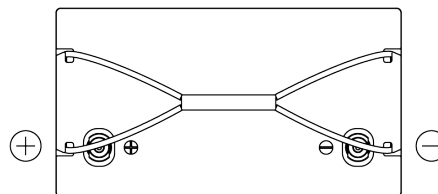

Product overview

Batteries for Marine and Leisure

Equipment Li-Ion EV1300/24

Part number	EV1300/24
Technology	Li-Ion
EAN/GTIN	3661024037693
Voltage	24 V
Capacity	50 Ah
Watt hour	1300 Wh
Length	307 mm
Width	170 mm
Height	215 mm
Box size	G77
Polarity	ETN 1
Terminal Type	Female M8
Hold Down	B0
Weights (subject of variation)	12.00 kg

Polarity

Terminal Type

Hold Down

Design, features and specifications are subject to change without notice. We disclaim any representation or warranty, express or implied, concerning the data or recommendations, and in no event shall be liable for any loss or damage claimed to have arisen as a result. Some products may not be available in your local market.