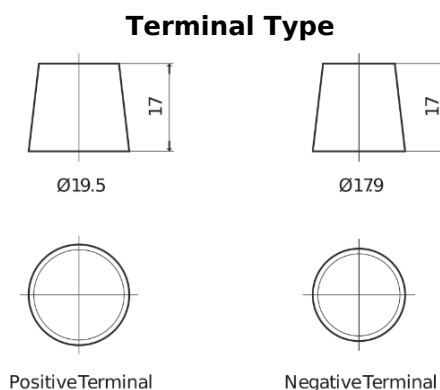

Product overview

Batteries for Trucks, Buses, Construction, Agriculture

StrongPRO EFB+ FE2353

Part number	FE2353
Technology	EFB
EAN/GTIN	3661024046534
Voltage	12 V
Capacity	235.0 Ah
CCA	1200 A
Length	518 mm
Width	274 mm
Height	240 mm
Box size	D06
Polarity	ETN 3
Terminal Type	EN taper post
Hold Down	B0
Weights (subject of variation)	58.20 kg