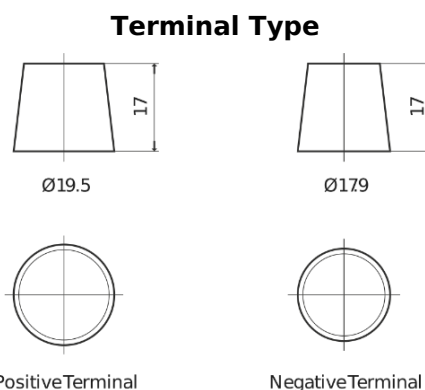

Product overview

Batteries for Trucks, Buses, Construction, Agriculture

StrongPRO EFB+ FE2353

Part number	FE2353
Technology	EFB
EAN/GTIN	3661024046534
Voltage	12 V
Capacity	235.0 Ah
CCA	1200 A
Length	518 mm
Width	274 mm
Height	240 mm
Box size	D06
Polarity	ETN 3
Terminal Type	EN taper post
Hold Down	B0
Weights (subject of variation)	58.20 kg