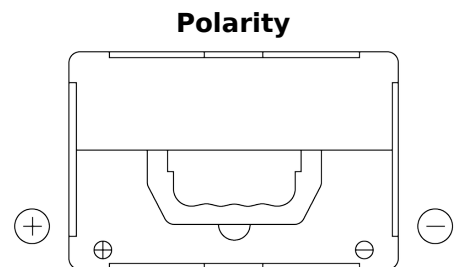

**Product overview**

Batteries for Cars

**Technica TB558**

Part number	TB558
Technology	Flooded
EAN/GTIN	3661024057158
Voltage	12 V
Capacity	55 Ah
CCA	620 A
Length	230 mm
Width	180 mm
Height	186 mm
Box size	G75
Polarity	ETN 1
Terminal Type	SAE S 3/8" side Terminal
Hold Down	B7
Weights (subject of variation)	14.20 kg