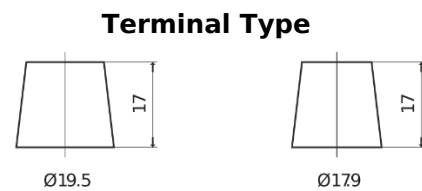

**Product overview**

Batteries for Trucks, Buses, Construction, Agriculture

**StrongPRO EFB+ FE1403**

|                                |               |
|--------------------------------|---------------|
| Part number                    | FE1403        |
| Technology                     | EFB           |
| EAN/GTIN                       | 3661024045247 |
| Voltage                        | 12 V          |
| Capacity                       | 140.0 Ah      |
| CCA                            | 800 A         |
| Length                         | 513 mm        |
| Width                          | 189 mm        |
| Height                         | 223 mm        |
| Box size                       | D04           |
| Polarity                       | ETN 3         |
| Terminal Type                  | EN taper post |
| Hold Down                      | B0            |
| Weights (subject of variation) | 38.20 kg      |