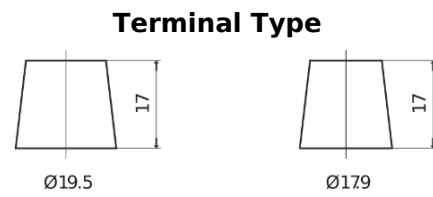

**Product overview**

Batteries for Trucks, Buses, Construction, Agriculture

**Endurance+PRO Gel FD2103**

Part number	FD2103
Technology	GEL
EAN/GTIN	3661024046961
Voltage	12 V
Capacity	210.0 Ah
CCA	1030 A
Length	518 mm
Width	274 mm
Height	240 mm
Box size	D06
Polarity	ETN 3
Terminal Type	EN taper post
Hold Down	B0
Weights (subject of variation)	63.50 kg