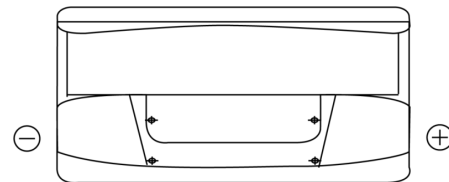

Product overview

Batteries for Cars

Standard FC900

Part number	FC900
Technology	Flooded
EAN/GTIN	3661024044837
Voltage	12 V
Capacity	90.0 Ah
CCA	720 A
Length	353 mm
Width	175 mm
Height	190 mm
Box size	L05
Polarity	ETN 0
Terminal Type	EN taper post
Hold Down	B13
Weights (subject of variation)	20.50 kg

Polarity

Terminal Type

Positive Terminal

Negative Terminal

Hold Down

Design, features and specifications are subject to change without notice. We disclaim any representation or warranty, express or implied, concerning the data or recommendations, and in no event shall be liable for any loss or damage claimed to have arisen as a result. Some products may not be available in your local market.