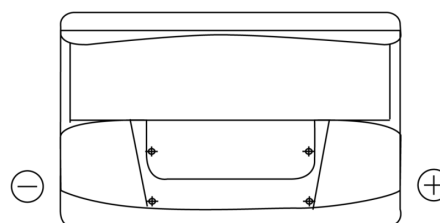

Product overview

Batteries for Cars

Standard FC700

Part number	FC700
Technology	Flooded
EAN/GTIN	3661024044820
Voltage	12 V
Capacity	70.0 Ah
CCA	640 A
Length	278 mm
Width	175 mm
Height	190 mm
Box size	L03
Polarity	ETN 0
Terminal Type	EN taper post
Hold Down	B13
Weights (subject of variation)	16.00 kg

Polarity

Terminal Type

Hold Down

Design, features and specifications are subject to change without notice. We disclaim any representation or warranty, express or implied, concerning the data or recommendations, and in no event shall be liable for any loss or damage claimed to have arisen as a result. Some products may not be available in your local market.