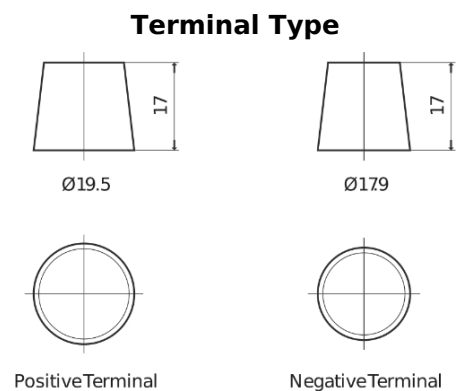

**Product overview**

Batteries for Cars

**Futura CA754**

Part number	CA754
Technology	Flooded
EAN/GTIN	3661024016506
Voltage	12 V
Capacity	75.0 Ah
CCA	630 A
Length	270 mm
Width	173 mm
Height	222 mm
Box size	D26
Polarity	ETN 0
Terminal Type	EN taper post
Hold Down	Korean B1+B6
Weights (subject of variation)	17.40 kg