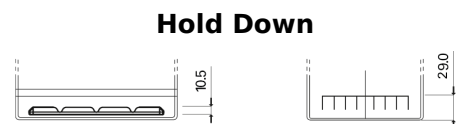

**Product overview**

Batteries for Cars

**Futura CA754**

Part number	CA754
Technology	Flooded
EAN/GTIN	3661024016506
Voltage	12 V
Capacity	75.0 Ah
CCA	630 A
Length	270 mm
Width	173 mm
Height	222 mm
Box size	D26
Polarity	ETN 0
Terminal Type	EN taper post
Hold Down	Korean B1+B6
Weights (subject of variation)	17.40 kg