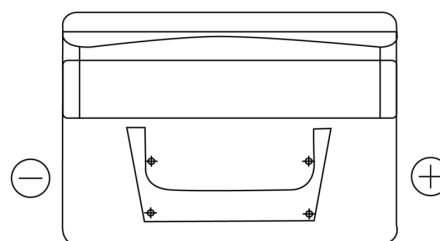

Product overview

Batteries for Cars

Standard FC542

Part number	FC542
Technology	Flooded
EAN/GTIN	3661024044851
Voltage	12 V
Capacity	54.0 Ah
CCA	500 A
Length	242 mm
Width	175 mm
Height	175 mm
Box size	LB2
Polarity	ETN 0
Terminal Type	EN taper post
Hold Down	B13
Weights (subject of variation)	12.90 kg

Polarity

Terminal Type

Hold Down

Design, features and specifications are subject to change without notice. We disclaim any representation or warranty, express or implied, concerning the data or recommendations, and in no event shall be liable for any loss or damage claimed to have arisen as a result. Some products may not be available in your local market.