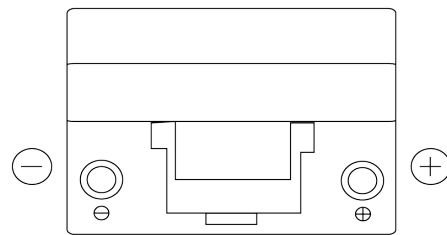

Product overview

Batteries for Cars

Formula FB954

Part number	FB954
Technology	Flooded
EAN/GTIN	3661024044455
Voltage	12 V
Capacity	95.0 Ah
CCA	760 A
Length	306 mm
Width	173 mm
Height	222 mm
Box size	D31
Polarity	ETN 0
Terminal Type	EN taper post
Hold Down	Korean B1
Weights (subject of variation)	20.60 kg

Polarity

Terminal Type

Positive Terminal

Negative Terminal

Hold Down

Design, features and specifications are subject to change without notice. We disclaim any representation or warranty, express or implied, concerning the data or recommendations, and in no event shall be liable for any loss or damage claimed to have arisen as a result. Some products may not be available in your local market.