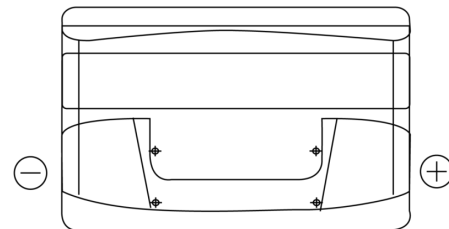

Product overview

Batteries for Cars

Formula FB950

Part number	FB950
Technology	Flooded
EAN/GTIN	3661024044585
Voltage	12 V
Capacity	95.0 Ah
CCA	800 A
Length	353 mm
Width	175 mm
Height	190 mm
Box size	L05
Polarity	ETN 0
Terminal Type	EN taper post
Hold Down	B13
Weights (subject of variation)	21.60 kg

Polarity

Terminal Type

Positive Terminal

Negative Terminal

Hold Down

Design, features and specifications are subject to change without notice. We disclaim any representation or warranty, express or implied, concerning the data or recommendations, and in no event shall be liable for any loss or damage claimed to have arisen as a result. Some products may not be available in your local market.