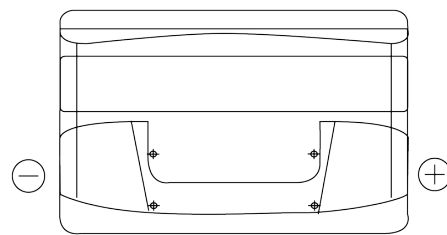

Product overview

Batteries for Cars

Formula FB852

Part number	FB852
Technology	Flooded
EAN/GTIN	3661024044660
Voltage	12 V
Capacity	85.0 Ah
CCA	760 A
Length	353 mm
Width	175 mm
Height	175 mm
Box size	LB5
Polarity	ETN 0
Terminal Type	EN taper post
Hold Down	B13
Weights (subject of variation)	19.40 kg

Polarity

Terminal Type

Positive Terminal

Negative Terminal

Hold Down

Design, features and specifications are subject to change without notice. We disclaim any representation or warranty, express or implied, concerning the data or recommendations, and in no event shall be liable for any loss or damage claimed to have arisen as a result. Some products may not be available in your local market.