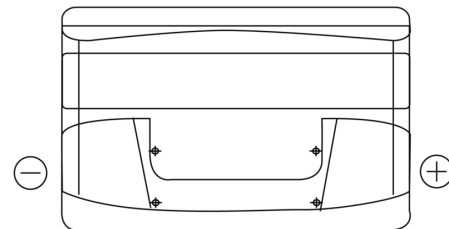

Product overview

Batteries for Cars

Formula FB852

Part number	FB852
Technology	Flooded
EAN/GTIN	3661024044660
Voltage	12 V
Capacity	85.0 Ah
CCA	760 A
Length	353 mm
Width	175 mm
Height	175 mm
Box size	LB5
Polarity	ETN 0
Terminal Type	EN taper post
Hold Down	B13
Weights (subject of variation)	19.40 kg

Polarity

Terminal Type

Positive Terminal

Negative Terminal

Hold Down

Design, features and specifications are subject to change without notice. We disclaim any representation or warranty, express or implied, concerning the data or recommendations, and in no event shall be liable for any loss or damage claimed to have arisen as a result. Some products may not be available in your local market.