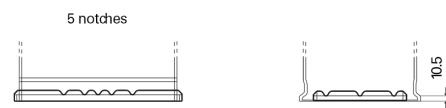

Product overview

Batteries for Cars

Formula FB852

Part number	FB852
Technology	Flooded
EAN/GTIN	3661024044660
Voltage	12 V
Capacity	85.0 Ah
CCA	760 A
Length	353 mm
Width	175 mm
Height	175 mm
Box size	LB5
Polarity	ETN 0
Terminal Type	EN taper post
Hold Down	B13
Weights (subject of variation)	19.40 kg

Polarity

Terminal Type

Hold Down

Design, features and specifications are subject to change without notice. We disclaim any representation or warranty, express or implied, concerning the data or recommendations, and in no event shall be liable for any loss or damage claimed to have arisen as a result. Some products may not be available in your local market.