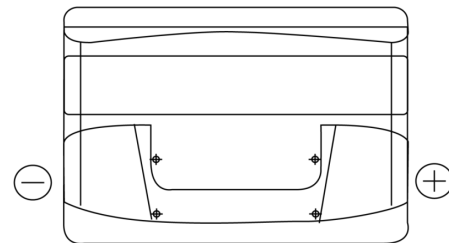

Product overview

Batteries for Cars

Formula FB802

Part number	FB802
Technology	Flooded
EAN/GTIN	3661024044653
Voltage	12 V
Capacity	80.0 Ah
CCA	700 A
Length	315 mm
Width	175 mm
Height	175 mm
Box size	LB4
Polarity	ETN 0
Terminal Type	EN taper post
Hold Down	B13
Weights (subject of variation)	17.80 kg

Polarity

Terminal Type

Positive Terminal

Negative Terminal

Hold Down

Design, features and specifications are subject to change without notice. We disclaim any representation or warranty, express or implied, concerning the data or recommendations, and in no event shall be liable for any loss or damage claimed to have arisen as a result. Some products may not be available in your local market.