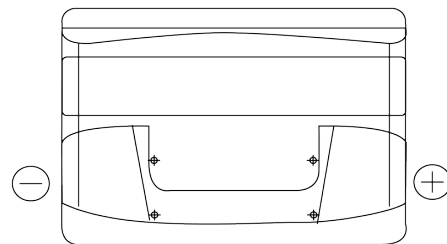

**Product overview**

Batteries for Cars

**Formula FB802**

Part number	FB802
Technology	Flooded
EAN/GTIN	3661024044653
Voltage	12 V
Capacity	80.0 Ah
CCA	700 A
Length	315 mm
Width	175 mm
Height	175 mm
Box size	LB4
Polarity	ETN 0
Terminal Type	EN taper post
Hold Down	B13
Weights (subject of variation)	17.80 kg

**Polarity**

**Terminal Type**

Positive Terminal

Negative Terminal

**Hold Down**

Design, features and specifications are subject to change without notice. We disclaim any representation or warranty, express or implied, concerning the data or recommendations, and in no event shall be liable for any loss or damage claimed to have arisen as a result. Some products may not be available in your local market.