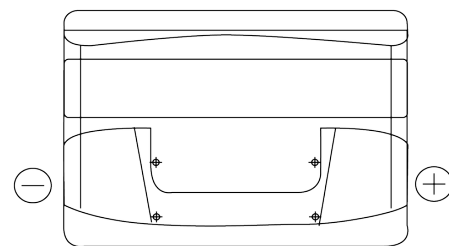

Product overview

Batteries for Cars

Formula FB740

Part number	FB740
Technology	Flooded
EAN/GTIN	3661024044554
Voltage	12 V
Capacity	74.0 Ah
CCA	680 A
Length	278 mm
Width	175 mm
Height	190 mm
Box size	L03
Polarity	ETN 0
Terminal Type	EN taper post
Hold Down	B13
Weights (subject of variation)	16.60 kg

Polarity

Terminal Type

Positive Terminal

Negative Terminal

Hold Down

Design, features and specifications are subject to change without notice. We disclaim any representation or warranty, express or implied, concerning the data or recommendations, and in no event shall be liable for any loss or damage claimed to have arisen as a result. Some products may not be available in your local market.