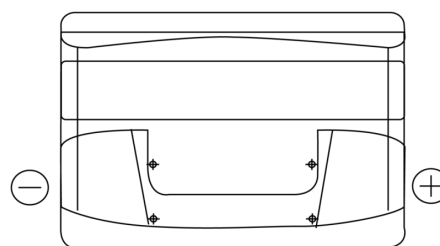

**Product overview**

Batteries for Cars

**Formula FB740**

Part number	FB740
Technology	Flooded
EAN/GTIN	3661024044554
Voltage	12 V
Capacity	74.0 Ah
CCA	680 A
Length	278 mm
Width	175 mm
Height	190 mm
Box size	L03
Polarity	ETN 0
Terminal Type	EN taper post
Hold Down	B13
Weights (subject of variation)	16.60 kg

**Polarity**

**Terminal Type**

**Hold Down**

Design, features and specifications are subject to change without notice. We disclaim any representation or warranty, express or implied, concerning the data or recommendations, and in no event shall be liable for any loss or damage claimed to have arisen as a result. Some products may not be available in your local market.