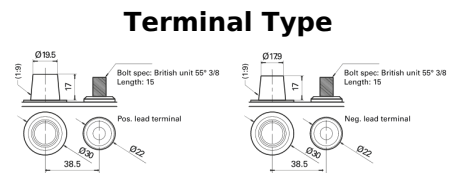

Product overview

Batteries for Marine and Leisure

Start AGM EM960

Part number	EM960
Technology	AGM
EAN/GTIN	3661024036016
Voltage	12 V
Capacity	100 Ah
CCA	800 A
MCA	960
Length	330 mm
Width	173 mm
Height	240 mm
Box size	G31
Polarity	ETN 1
Terminal Type	SAE M 3/8" taper&stud
Hold Down	B0
Weights (subject of variation)	31.00 kg