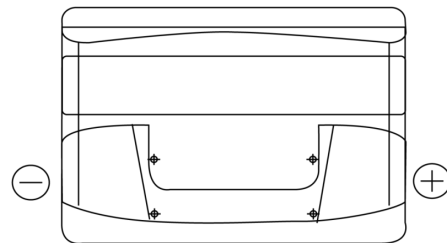

**Product overview**

Batteries for Cars

**Formula FB712**

Part number	FB712
Technology	Flooded
EAN/GTIN	3661024044646
Voltage	12 V
Capacity	71.0 Ah
CCA	670 A
Length	278 mm
Width	175 mm
Height	175 mm
Box size	LB3
Polarity	ETN 0
Terminal Type	EN taper post
Hold Down	B13
Weights (subject of variation)	15.30 kg

**Polarity**

**Terminal Type**

Positive Terminal

Negative Terminal

**Hold Down**

Design, features and specifications are subject to change without notice. We disclaim any representation or warranty, express or implied, concerning the data or recommendations, and in no event shall be liable for any loss or damage claimed to have arisen as a result. Some products may not be available in your local market.