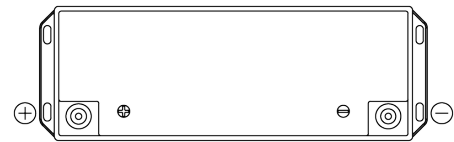

Product overview

Batteries for Marine and Leisure

Equipment Li-Ion EV2500

Part number	EV2500
Technology	Li-Ion
EAN/GTIN	3661024037686
Voltage	12 V
Capacity	200 Ah
Watt hour	2500 Wh
Length	485 mm
Width	170 mm
Height	245 mm
Box size	F51
Polarity	ETN 1
Terminal Type	Female M8
Hold Down	B0
Weights (subject of variation)	25.70 kg

Polarity

Terminal Type

Hold Down

Design, features and specifications are subject to change without notice. We disclaim any representation or warranty, express or implied, concerning the data or recommendations, and in no event shall be liable for any loss or damage claimed to have arisen as a result. Some products may not be available in your local market.