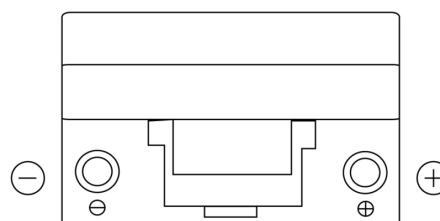

Product overview

Batteries for Cars

Formula FB704

Part number	FB704
Technology	Flooded
EAN/GTIN	3661024044431
Voltage	12 V
Capacity	70.0 Ah
CCA	540 A
Length	270 mm
Width	173 mm
Height	222 mm
Box size	D26
Polarity	ETN 0
Terminal Type	EN taper post
Hold Down	Korean B1+B6
Weights (subject of variation)	16.10 kg

Polarity

Terminal Type

Hold Down

Design, features and specifications are subject to change without notice. We disclaim any representation or warranty, express or implied, concerning the data or recommendations, and in no event shall be liable for any loss or damage claimed to have arisen as a result. Some products may not be available in your local market.