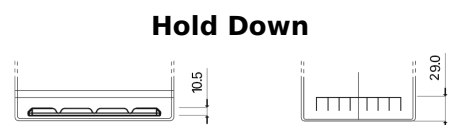

## Formula FB704

Part number	FB704
Technology	Flooded
EAN/GTIN	3661024044431
Voltage	12 V
Capacity	70.0 Ah
CCA	540 A
Length	270 mm
Width	173 mm
Height	222 mm
Box size	D26
Polarity	ETN 0
Terminal Type	EN taper post
Hold Down	Korean B1+B6
Weights (subject of variation)	16.10 kg