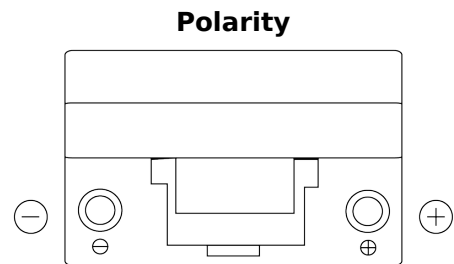

## Formula FB704

Part number	FB704
Technology	Flooded
EAN/GTIN	3661024044431
Voltage	12 V
Capacity	70.0 Ah
CCA	540 A
Length	270 mm
Width	173 mm
Height	222 mm
Box size	D26
Polarity	ETN 0
Terminal Type	EN taper post
Hold Down	Korean B1+B6
Weights (subject of variation)	16.10 kg