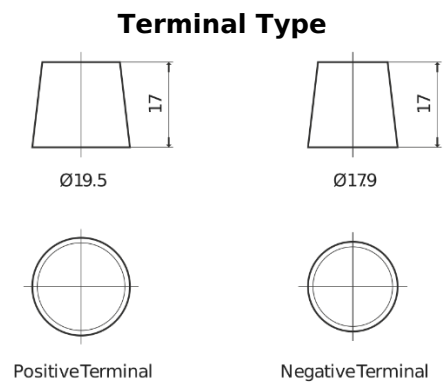

## Formula FB704

Part number	FB704
Technology	Flooded
EAN/GTIN	3661024044431
Voltage	12 V
Capacity	70.0 Ah
CCA	540 A
Length	270 mm
Width	173 mm
Height	222 mm
Box size	D26
Polarity	ETN 0
Terminal Type	EN taper post
Hold Down	Korean B1+B6
Weights (subject of variation)	16.10 kg