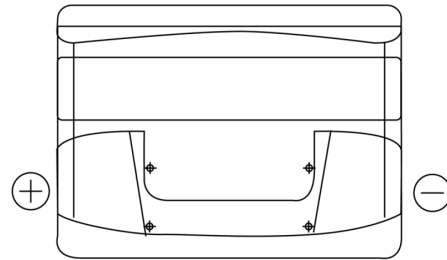

**Product overview**

Batteries for Cars

**Formula FB621**

Part number	FB621
Technology	Flooded
EAN/GTIN	3661024044547
Voltage	12 V
Capacity	62.0 Ah
CCA	540 A
Length	242 mm
Width	175 mm
Height	190 mm
Box size	L02
Polarity	ETN 1
Terminal Type	EN taper post
Hold Down	B13
Weights (subject of variation)	14.20 kg

**Polarity**

**Terminal Type**

Positive Terminal

Negative Terminal

**Hold Down**

Design, features and specifications are subject to change without notice. We disclaim any representation or warranty, express or implied, concerning the data or recommendations, and in no event shall be liable for any loss or damage claimed to have arisen as a result. Some products may not be available in your local market.