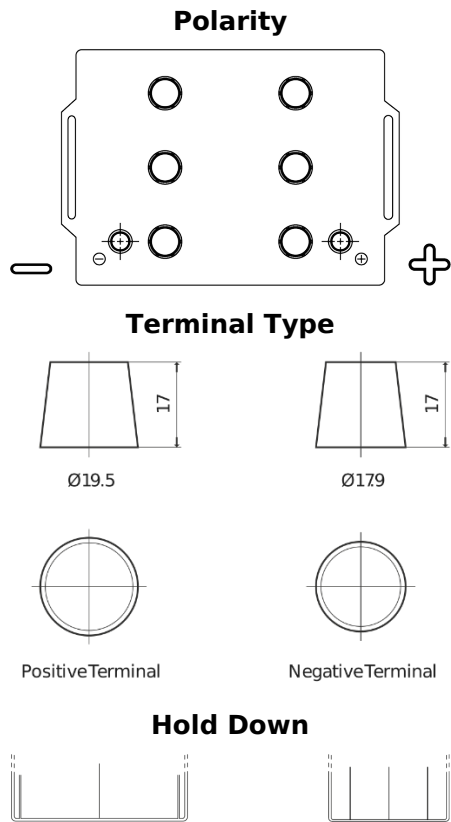

Product overview

Batteries for Trucks, Buses, Construction, Agriculture

StartPRO FG145A

Part number	FG145A
Technology	Flooded
EAN/GTIN	3661024045551
Voltage	12 V
Capacity	145 Ah
CCA	1000 A
Length	360 mm
Width	253 mm
Height	240 mm
Box size	F21
Polarity	ETN 6
Terminal Type	EN taper post
Hold Down	B0
Weights (subject of variation)	38.10 kg