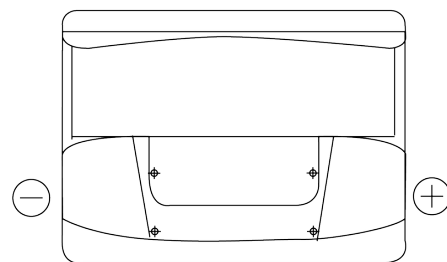

Product overview

Batteries for Cars

Formula FB620

Part number	FB620
Technology	Flooded
EAN/GTIN	3661024044530
Voltage	12 V
Capacity	62.0 Ah
CCA	540 A
Length	242 mm
Width	175 mm
Height	190 mm
Box size	L02
Polarity	ETN 0
Terminal Type	EN taper post
Hold Down	B13
Weights (subject of variation)	14.20 kg

Polarity

Terminal Type

Positive Terminal

Negative Terminal

Hold Down

Design, features and specifications are subject to change without notice. We disclaim any representation or warranty, express or implied, concerning the data or recommendations, and in no event shall be liable for any loss or damage claimed to have arisen as a result. Some products may not be available in your local market.