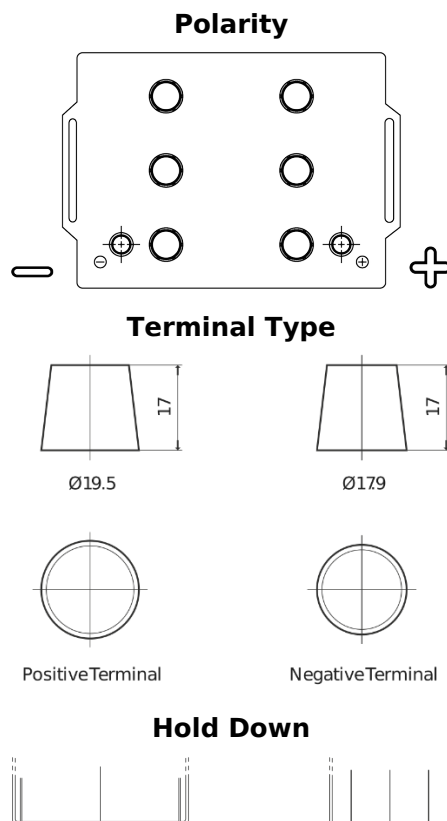

Product overview

Batteries for Trucks, Buses, Construction, Agriculture

StartPRO EG145A

Part number	EG145A
Technology	Flooded
EAN/GTIN	3661024035552
Voltage	12 V
Capacity	145 Ah
CCA	1000 A
Length	360 mm
Width	253 mm
Height	240 mm
Box size	F21
Polarity	ETN 6
Terminal Type	EN taper post
Hold Down	B0
Weights (subject of variation)	38.10 kg