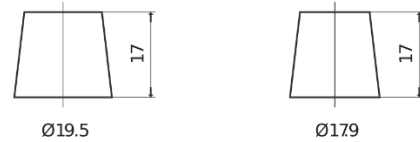

Product overview

Batteries for Cars

Formula FB604

Part number	FB604
Technology	Flooded
EAN/GTIN	3661024044417
Voltage	12 V
Capacity	60.0 Ah
CCA	480 A
Length	230 mm
Width	173 mm
Height	222 mm
Box size	D23
Polarity	ETN 0
Terminal Type	EN taper post
Hold Down	Korean B1
Weights (subject of variation)	14.60 kg

Polarity

Terminal Type

Positive Terminal

Negative Terminal

Hold Down

Design, features and specifications are subject to change without notice. We disclaim any representation or warranty, express or implied, concerning the data or recommendations, and in no event shall be liable for any loss or damage claimed to have arisen as a result. Some products may not be available in your local market.