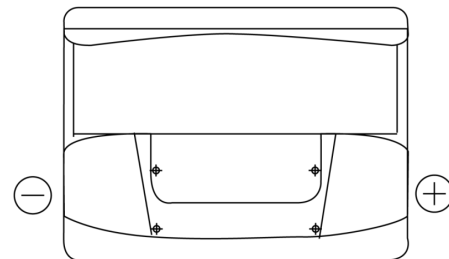

Product overview

Batteries for Cars

Formula FB602

Part number	FB602
Technology	Flooded
EAN/GTIN	3661024044639
Voltage	12 V
Capacity	60.0 Ah
CCA	540 A
Length	242 mm
Width	175 mm
Height	175 mm
Box size	LB2
Polarity	ETN 0
Terminal Type	EN taper post
Hold Down	B13
Weights (subject of variation)	12.90 kg

Polarity

Terminal Type

Positive Terminal

Negative Terminal

Hold Down

Design, features and specifications are subject to change without notice. We disclaim any representation or warranty, express or implied, concerning the data or recommendations, and in no event shall be liable for any loss or damage claimed to have arisen as a result. Some products may not be available in your local market.