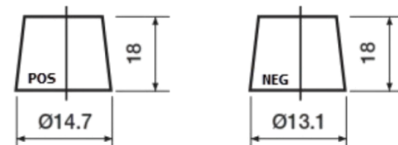

Product overview

Batteries for Cars

Premium EA456

Part number	EA456
Technology	Flooded
EAN/GTIN	3661024034128
Voltage	12 V
Capacity	45 Ah
CCA	390 A
Length	237 mm
Width	127 mm
Height	227 mm
Box size	B24
Polarity	ETN 0
Terminal Type	From JIS to EN (Ring adapter)
Hold Down	B1
Weights (subject of variation)	11.80 kg

Polarity

Terminal Type

Remove T1 adapter for T3

Hold Down

Design, features and specifications are subject to change without notice. We disclaim any representation or warranty, express or implied, concerning the data or recommendations, and in no event shall be liable for any loss or damage claimed to have arisen as a result. Some products may not be available in your local market.