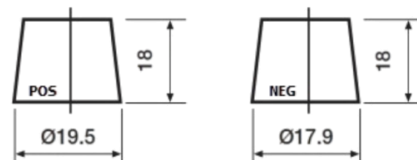

Product overview

Batteries for Cars

Premium EA456

Part number	EA456
Technology	Flooded
EAN/GTIN	3661024034128
Voltage	12 V
Capacity	45 Ah
CCA	390 A
Length	237 mm
Width	127 mm
Height	227 mm
Box size	B24
Polarity	ETN 0
Terminal Type	From JIS to EN (Ring adapter)
Hold Down	B1
Weights (subject of variation)	11.80 kg

Polarity

Terminal Type

Remove T1 adapter for T3

Hold Down

Design, features and specifications are subject to change without notice. We disclaim any representation or warranty, express or implied, concerning the data or recommendations, and in no event shall be liable for any loss or damage claimed to have arisen as a result. Some products may not be available in your local market.