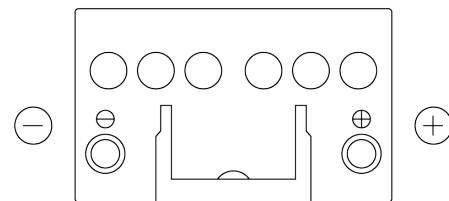

Product overview

Batteries for Cars

Excell EB450

| | |
|--------------------------------|---------------|
| Part number | EB450 |
| Technology | Flooded |
| EAN/GTIN | 3661024034494 |
| Voltage | 12 V |
| Capacity | 45 Ah |
| CCA | 330 A |
| Length | 220 mm |
| Width | 135 mm |
| Height | 225 mm |
| Box size | E02 |
| Polarity | ETN 0 |
| Terminal Type | EN taper post |
| Hold Down | B1 |
| Weights (subject of variation) | 12.50 kg |

Polarity

Terminal Type

Positive Terminal

Negative Terminal

Hold Down

Design, features and specifications are subject to change without notice. We disclaim any representation or warranty, express or implied, concerning the data or recommendations, and in no event shall be liable for any loss or damage claimed to have arisen as a result. Some products may not be available in your local market.