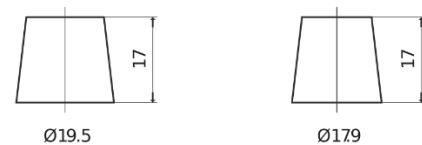

Product overview

Batteries for Cars

Excell EB450

| | |
|--------------------------------|---------------|
| Part number | EB450 |
| Technology | Flooded |
| EAN/GTIN | 3661024034494 |
| Voltage | 12 V |
| Capacity | 45 Ah |
| CCA | 330 A |
| Length | 220 mm |
| Width | 135 mm |
| Height | 225 mm |
| Box size | E02 |
| Polarity | ETN 0 |
| Terminal Type | EN taper post |
| Hold Down | B1 |
| Weights (subject of variation) | 12.50 kg |

Polarity

Terminal Type

Positive Terminal

Negative Terminal

Hold Down

Design, features and specifications are subject to change without notice. We disclaim any representation or warranty, express or implied, concerning the data or recommendations, and in no event shall be liable for any loss or damage claimed to have arisen as a result. Some products may not be available in your local market.