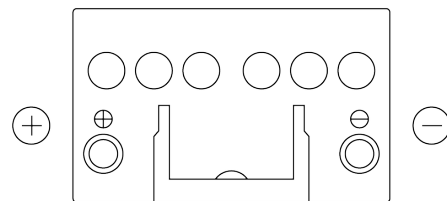

Product overview

Batteries for Cars

Technica TB451

Part number	TB451
Technology	Flooded
EAN/GTIN	3661024054485
Voltage	12 V
Capacity	45 Ah
CCA	330 A
Length	220 mm
Width	135 mm
Height	225 mm
Box size	E02
Polarity	ETN 1
Terminal Type	EN taper post
Hold Down	B1
Weights (subject of variation)	12.50 kg

Polarity

Terminal Type

Positive Terminal

Negative Terminal

Hold Down

Design, features and specifications are subject to change without notice. We disclaim any representation or warranty, express or implied, concerning the data or recommendations, and in no event shall be liable for any loss or damage claimed to have arisen as a result. Some products may not be available in your local market.