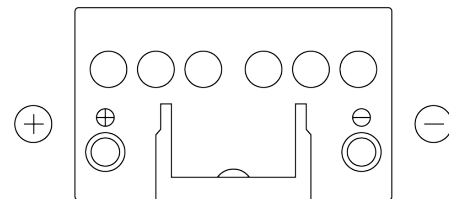

Product overview

Batteries for Cars

Formula FB451

Part number	FB451
Technology	Flooded
EAN/GTIN	3661024044486
Voltage	12 V
Capacity	45 Ah
CCA	330 A
Length	220 mm
Width	135 mm
Height	225 mm
Box size	E02
Polarity	ETN 1
Terminal Type	EN taper post
Hold Down	B1
Weights (subject of variation)	12.50 kg

Polarity

Terminal Type

Positive Terminal

Negative Terminal

Hold Down

Design, features and specifications are subject to change without notice. We disclaim any representation or warranty, express or implied, concerning the data or recommendations, and in no event shall be liable for any loss or damage claimed to have arisen as a result. Some products may not be available in your local market.