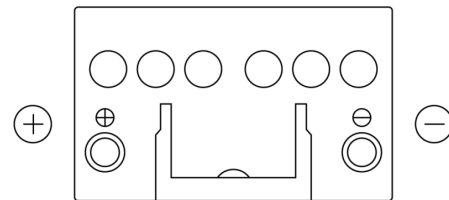

**Product overview**

Batteries for Cars

**Formula FB451**

Part number	FB451
Technology	Flooded
EAN/GTIN	3661024044486
Voltage	12 V
Capacity	45.0 Ah
CCA	330 A
Length	220 mm
Width	135 mm
Height	225 mm
Box size	E02
Polarity	ETN 1
Terminal Type	EN taper post
Hold Down	B1
Weights (subject of variation)	12.50 kg

**Polarity**

**Terminal Type**

Positive Terminal

Negative Terminal

**Hold Down**

Design, features and specifications are subject to change without notice. We disclaim any representation or warranty, express or implied, concerning the data or recommendations, and in no event shall be liable for any loss or damage claimed to have arisen as a result. Some products may not be available in your local market.