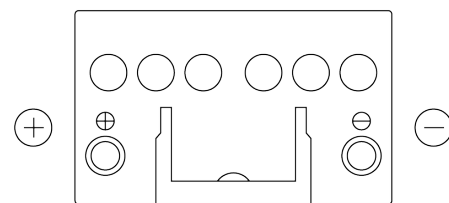

Product overview

Batteries for Cars

Formula FB451

Part number	FB451
Technology	Flooded
EAN/GTIN	3661024044486
Voltage	12 V
Capacity	45.0 Ah
CCA	330 A
Length	220 mm
Width	135 mm
Height	225 mm
Box size	E02
Polarity	ETN 1
Terminal Type	EN taper post
Hold Down	B1
Weights (subject of variation)	12.50 kg

Polarity

Terminal Type

Positive Terminal

Negative Terminal

Hold Down

Design, features and specifications are subject to change without notice. We disclaim any representation or warranty, express or implied, concerning the data or recommendations, and in no event shall be liable for any loss or damage claimed to have arisen as a result. Some products may not be available in your local market.