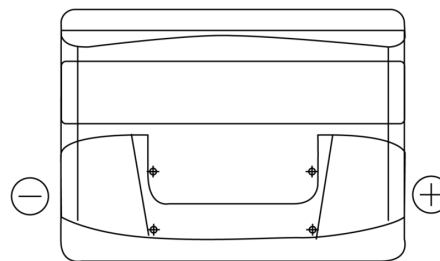

Product overview

Batteries for Cars

Formula FB442

Part number	FB442
Technology	Flooded
EAN/GTIN	3661024044608
Voltage	12 V
Capacity	44.0 Ah
CCA	420 A
Length	207 mm
Width	175 mm
Height	175 mm
Box size	LB1
Polarity	ETN 0
Terminal Type	EN taper post
Hold Down	B13
Weights (subject of variation)	10.60 kg

Polarity

Terminal Type

Hold Down

Design, features and specifications are subject to change without notice. We disclaim any representation or warranty, express or implied, concerning the data or recommendations, and in no event shall be liable for any loss or damage claimed to have arisen as a result. Some products may not be available in your local market.