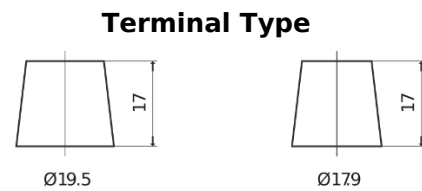

Product overview

Batteries for Trucks, Buses, Construction, Agriculture

StartPRO EG1353

Part number	EG1353
Technology	Flooded
EAN/GTIN	3661024035545
Voltage	12 V
Capacity	135 Ah
CCA	1000 A
Length	514 mm
Width	218 mm
Height	210 mm
Box size	DB9
Polarity	ETN 3
Terminal Type	EN taper post
Hold Down	B0
Weights (subject of variation)	39.80 kg