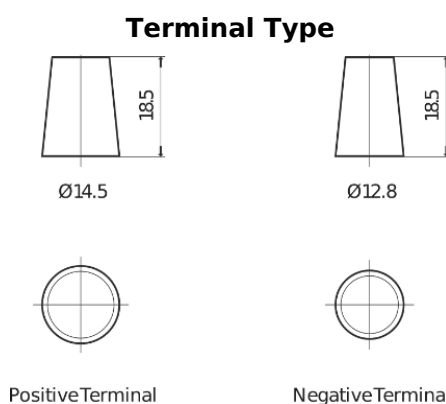

**Product overview**

Batteries for Cars

**Formula FB357**

Part number	FB357
Technology	Flooded
EAN/GTIN	3661024044349
Voltage	12 V
Capacity	35.0 Ah
CCA	240 A
Length	187 mm
Width	127 mm
Height	220 mm
Box size	B19
Polarity	ETN 1
Terminal Type	JIS taper post
Hold Down	B0
Weights (subject of variation)	8.90 kg